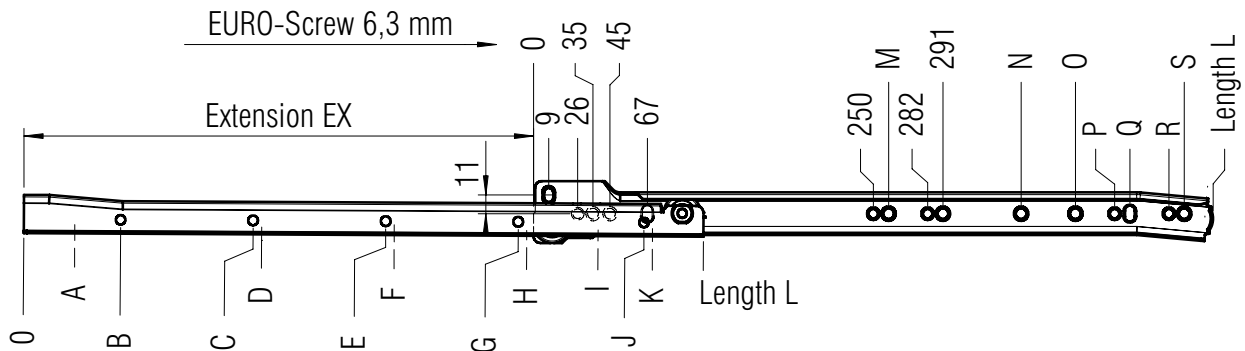

FR 2022

SLIDE TYPE:	Regular-Extension Drawer Slide
MOUNTING:	Bottom Mount

WIDTH:	12 mm
LOAD CAPACITY:	dynamic up to 30 kg

MATERIAL:	steel, white powder coated
------------------	----------------------------

FEATURES:	silent rollers
------------------	----------------

SPECIFICATIONS & NOTES:
<ul style="list-style-type: none"> ▶ lateral stability provided by specially shaped profiles ▶ double hole system on cabinet profile for offset attachment to thin inside walls ▶ added strength of cabinet profile provided by special front flange ▶ oblong holes in the cabinet profile permit easy height adjustments ▶ dual detent in the drawer profile holds the drawer in place when extended ▶ single-sided captive profile (left) ▶ self-closing
<p>Ⓢ compatible with full-extension drawer slide FR 6500 in the 32 mm system</p>

screw holes for 3,5 mm spax screws / 6,3 mm EURO screws

L	EX	A	B	C	D	E	F	G	H	I	J	K	M	N	O	P	Q	R	S	Weight	Order No.
mm	mm	mm	mm	mm	mm	mm	mm	mm	mm	mm	mm	mm	mm	mm	mm	mm	mm	mm	mm	per pair (kg)	white
300	215	46	73	137	142					238	265	270					259			0,55	▶ 7085
350	265	32	91	187	192					288	315	320		323			259			0,63	▶ 7086
400	300	18	77	173		237	242			338	365	370	259	355		378	387			0,71	▶ 7087
450	350	36	95	159		287	292			388	415	420	259	387		410	419	442		0,79	▶ 7088
500	400	22	81	113	118	337	342			438	465	470	259	387	419	442	451	474	483	0,87	▶ 7089
550	430	40	99	163	168	387	392			488	515	520	259	483		506	515	538		0,96	▶ 7090
600	480	26	85	213	218	437	442			538	565	570	259			506	515	538	547	1,04	▶ 7091
650	530	44	71	135		263	268	487	492	588	615	620	259			506	515	538	547	1,13	▶ 7092
700	560	30	89	185	190	313	318	537	542	638	665	670	259			506	515	538	547	1,21	▶ 7093