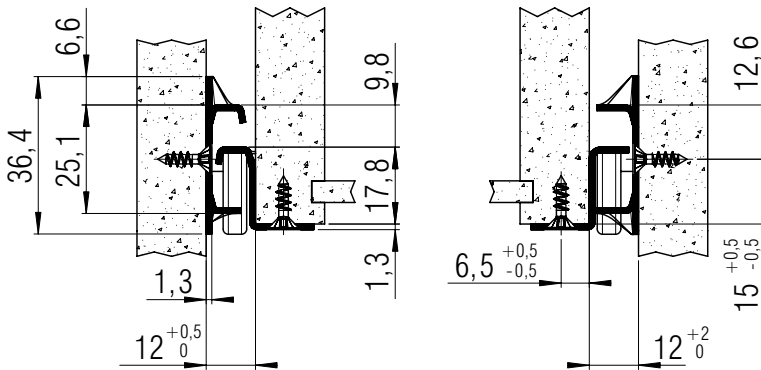

FR 2022

SLIDE TYPE:	Regular-Extension Drawer Slide
MOUNTING:	Bottom Mount

WIDTH:	12 mm
LOAD CAPACITY:	dynamic up to 30 kg

MATERIAL:	steel, white powder coated
------------------	----------------------------

FEATURES:	silent rollers
------------------	----------------

SPECIFICATIONS & NOTES:
<ul style="list-style-type: none"> ▶ lateral stability provided by specially shaped profiles ▶ double hole system on cabinet profile for offset attachment to thin inside walls ▶ added strength of cabinet profile provided by special front flange ▶ oblong holes in the cabinet profile permit easy height adjustments ▶ dual detent in the drawer profile holds the drawer in place when extended ▶ single-sided captive profile (left) ▶ self-closing
<p>Ⓢ compatible with full-extension drawer slide FR 6500 in the 32 mm system</p>

screw holes for 3,5 mm spax screws / 6,3 mm EURO screws

L	EX	A	B	C	D	E	F	G	H	I	J	K	M	N	O	P	Q	R	S	Weight	Order No.
mm	mm	mm	mm	mm	mm	mm	mm	mm	mm	mm	mm	mm	mm	mm	mm	mm	mm	mm	mm	per pair (kg)	white
300	215	46	73	137	142					238	265	270					259			0,55	▶ 7085
350	265	32	91	187	192					288	315	320		323			259			0,63	▶ 7086
400	300	18	77	173		237	242			338	365	370	259	355		378	387			0,71	▶ 7087
450	350	36	95	159		287	292			388	415	420	259	387		410	419	442		0,79	▶ 7088
500	400	22	81	113	118	337	342			438	465	470	259	387	419	442	451	474	483	0,87	▶ 7089
550	430	40	99	163	168	387	392			488	515	520	259	483		506	515	538		0,96	▶ 7090
600	480	26	85	213	218	437	442			538	565	570	259			506	515	538	547	1,04	▶ 7091
650	530	44	71	135		263	268	487	492	588	615	620	259			506	515	538	547	1,13	▶ 7092
700	560	30	89	185	190	313	318	537	542	638	665	670	259			506	515	538	547	1,21	▶ 7093