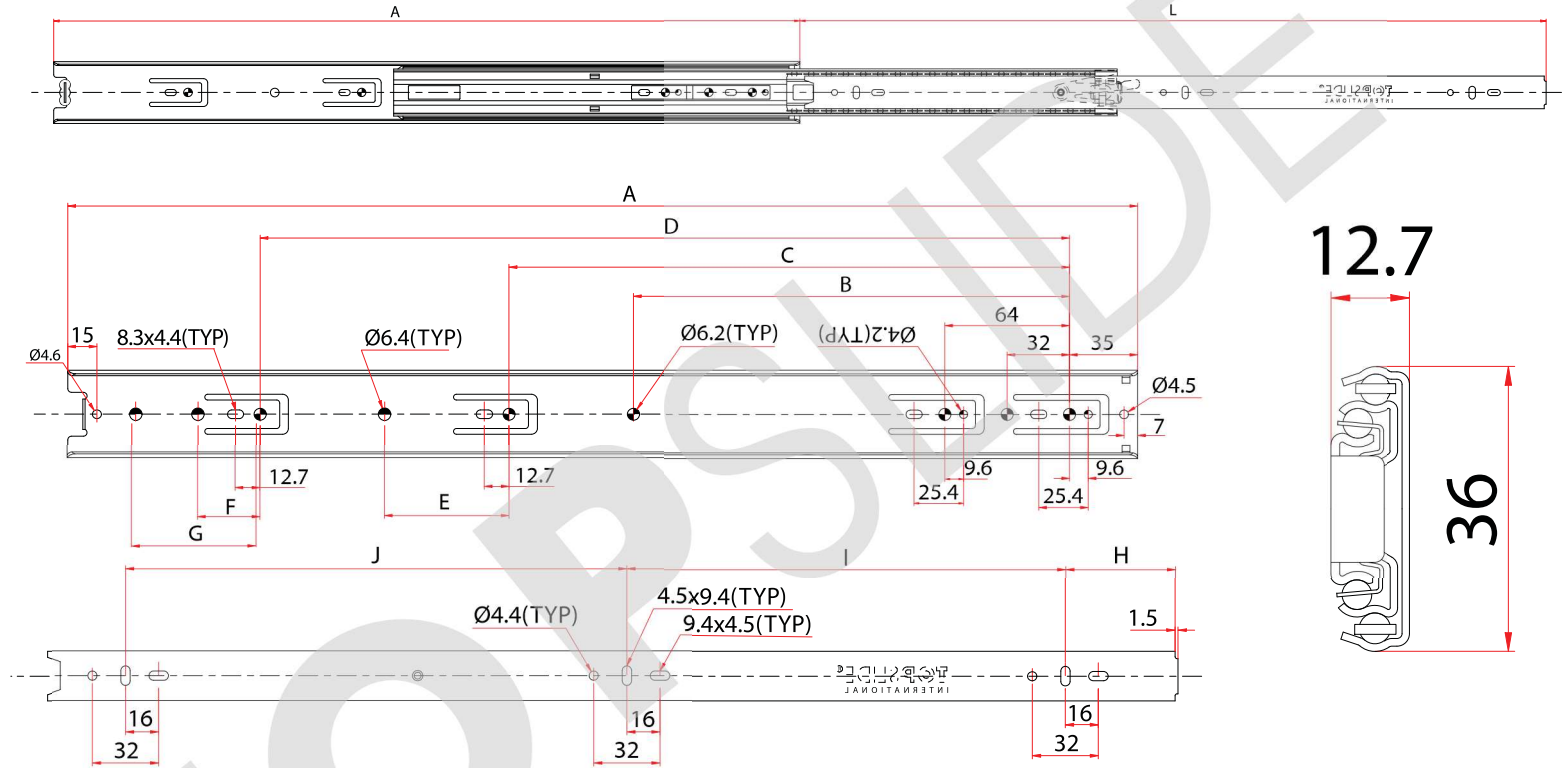

**3612 ST / OT**  
**Full extension slide**  
Light Duty Slide

**Applications:**

- Office furniture
- Cabinets/closets
- Kitchen accessories
- Electronic furniture
- Automotive
- Medical Furniture

**Features:**

- Up to 32kg load rating
- Full extension
- Positive stop
- Detent-in
- Side mounted
- Non handed
- 32mm system hole pattern
- Zinc finish

**Options:**

- OT with 38mm over travel
- Sizes: 250mm - 500mm

Length	A	L	B	C	D	E	F	G	H	I	J	Kg
10" OT	250	288		160		32			43	163		15
12" OT	300	338		208					53	203		15
14" ST	350	350	224	256					53	112	142	20
16" ST	400	400	224	288		32			53	132	171	25
18" ST	450	450	224	288	352				53	157	196	32
20" ST	500	500	224	288	416	64			53	182	221	32
22" ST	550	550	224	288	416	64	32	64	53	212	242	32
24" ST	600	600	224	320	480	32			53	212	281	22

**Model No. 3612 ST**  
**Full Extension Slide**

Ver. 4. 18-09-2020  
© TOPSLIDE International

Top Slide reserve the right to amend specifications without notice.