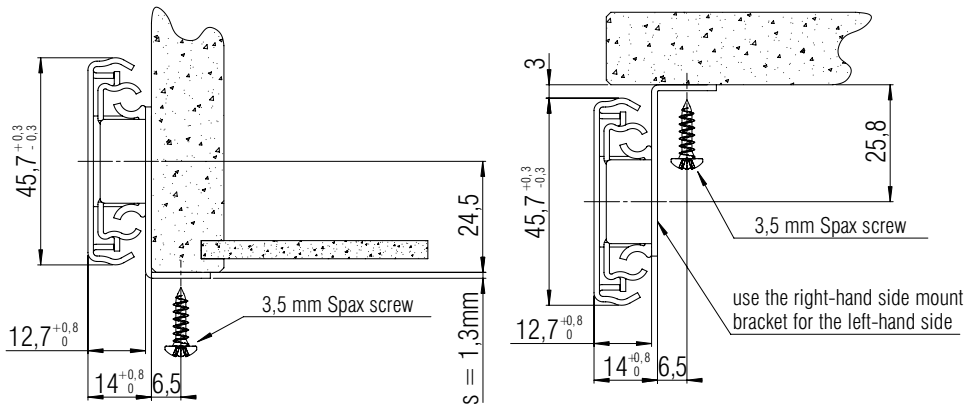

FR 5000 ASW

ACCESSORY: Side mount bracket for 5000
MONTAGE: Side Mount

WIDTH: 14 mm

Side mount bracket variant 1

Side mount bracket variant 2

MATERIAL: steel, bright galvanized

SPECIFICATIONS:

- ▶ Special side mount bracket for lateral mounting on FR 5000
- ▶ For various mounting variants:
 - Floor mounting
 - Tray mounting
 - Surface-mounted slide mounting

screw holes for 3,5 mm spax screws

Length mount bracket mm	Weight per pair (kg)	Order No. galvanized
400	0,36	▶ 5032
450	0,41	▶ 5033
500	0,46	▶ 5034
550	0,51	▶ 5035

Packing Unit: 30 sets per box

▶ prompt delivery