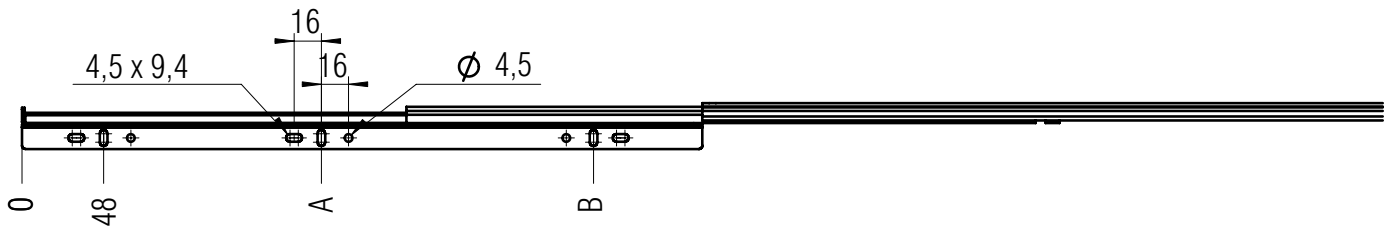

FR 5000 ASW

ACCESSORY: Side mount bracket for 5000
MONTAGE: Side Mount

WIDTH: 14 mm

Side mount bracket variant 1

Side mount bracket variant 2

MATERIAL: steel, bright galvanized

SPECIFICATIONS:

- ▶ Special side mount bracket for lateral mounting on FR 5000
- ▶ For various mounting variants:
 - Floor mounting
 - Tray mounting
 - Surface-mounted slide mounting

screw holes for 3,5 mm spax screws

Length mount bracket mm	Weight per pair (kg)	Order No. galvanized
400	0,36	▶ 5032
450	0,41	▶ 5033
500	0,46	▶ 5034
550	0,51	▶ 5035

Packing Unit: 30 sets per box

▶ prompt delivery