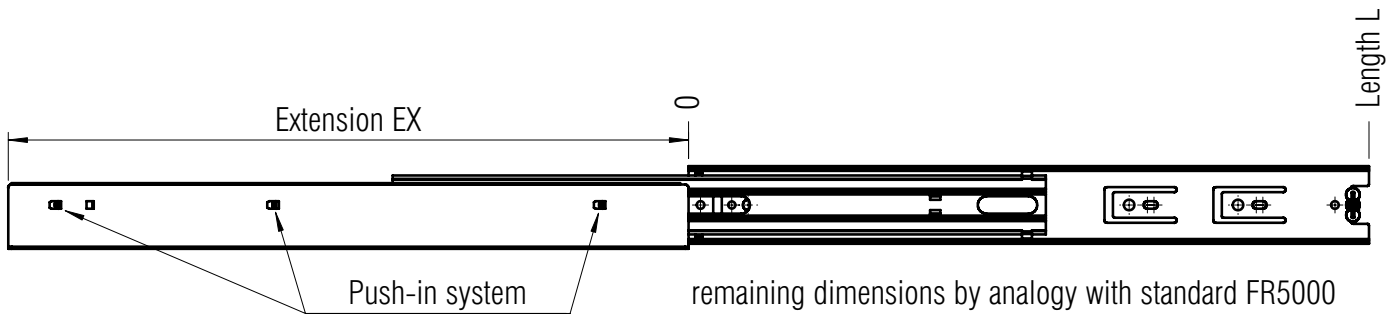

FR 5000 ASW

ACCESSORY: Side mount bracket for 5000
MONTAGE: Side Mount

WIDTH: 14 mm

Side mount bracket variant 1

Side mount bracket variant 2

MATERIAL: steel, bright galvanized

SPECIFICATIONS:

- ▶ Special side mount bracket for lateral mounting on FR 5000
- ▶ For various mounting variants:
 - Floor mounting
 - Tray mounting
 - Surface-mounted slide mounting

screw holes for 3,5 mm spax screws

Length mount bracket mm	Weight per pair (kg)	Order No. galvanized
400	0,36	▶ 5032
450	0,41	▶ 5033
500	0,46	▶ 5034
550	0,51	▶ 5035

Packing Unit: 30 sets per box

▶ prompt delivery