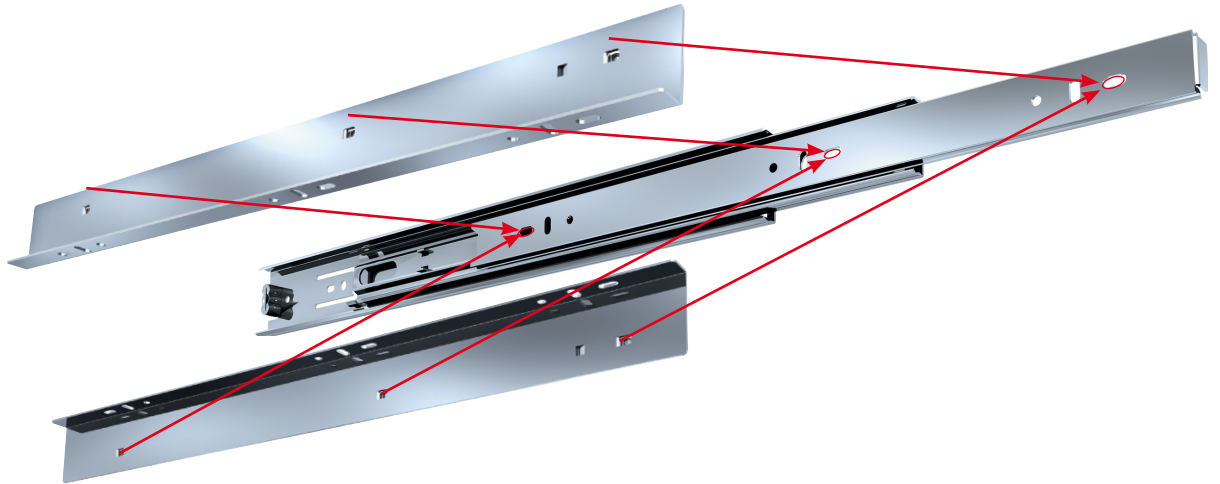

FR 5000 ASW

ACCESSORY: Side mount bracket for 5000
MONTAGE: Side Mount

WIDTH: 14 mm

Side mount bracket variant 1

Side mount bracket variant 2

MATERIAL: steel, bright galvanized

SPECIFICATIONS:

- ▶ Special side mount bracket for lateral mounting on FR 5000
- ▶ For various mounting variants:
 - Floor mounting
 - Tray mounting
 - Surface-mounted slide mounting

screw holes for 3,5 mm spax screws

Length mount bracket mm	Weight per pair (kg)	Order No. galvanized
400	0,36	▶ 5032
450	0,41	▶ 5033
500	0,46	▶ 5034
550	0,51	▶ 5035

Packing Unit: 30 sets per box

▶ prompt delivery