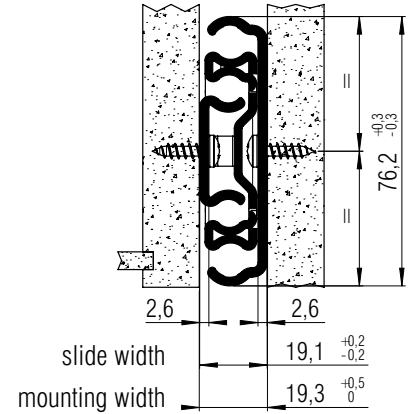

FR 5400

SLIDE TYPE:	Full-Extension Linear Ball Bearing Drawer Slide - Telescopic-Action
MOUNTING:	Side Mount

WIDTH:	19,3 mm
LOAD CAPACITY:	dynamic up to 250 kg

MATERIAL:	steel, bright galvanized
------------------	--------------------------

FEATURES:	linear steel ball bearings
------------------	----------------------------

SPECIFICATIONS & NOTES:
▶ ball bearing drawer slide with the heaviest load capacity
▶ non-handed
▶ non-detachable

Screw on holes for M5 and M6 (maximum screw head dimension D=12,7 and H=4,8)