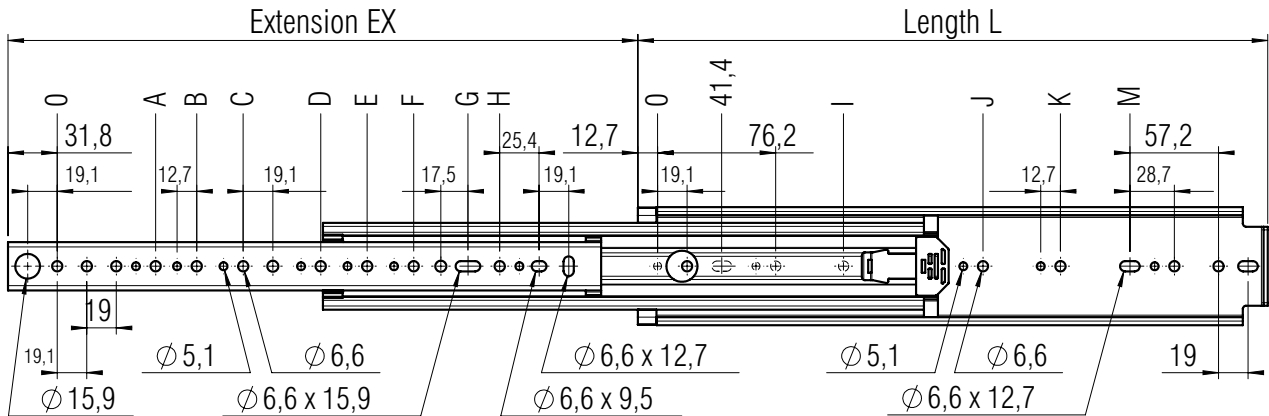

FR 5400

SLIDE TYPE:	Full-Extension Linear Ball Bearing Drawer Slide - Telescopic-Action
MOUNTING:	Side Mount

WIDTH:	19,3 mm
LOAD CAPACITY:	dynamic up to 250 kg

MATERIAL:	steel, bright galvanized
------------------	--------------------------

FEATURES:	linear steel ball bearings
------------------	----------------------------

SPECIFICATIONS & NOTES:
▶ ball bearing drawer slide with the heaviest load capacity
▶ non-handed
▶ non-detachable

Screw on holes for M5 and M6 (maximum screw head dimension D=12,7 and H=4,8)