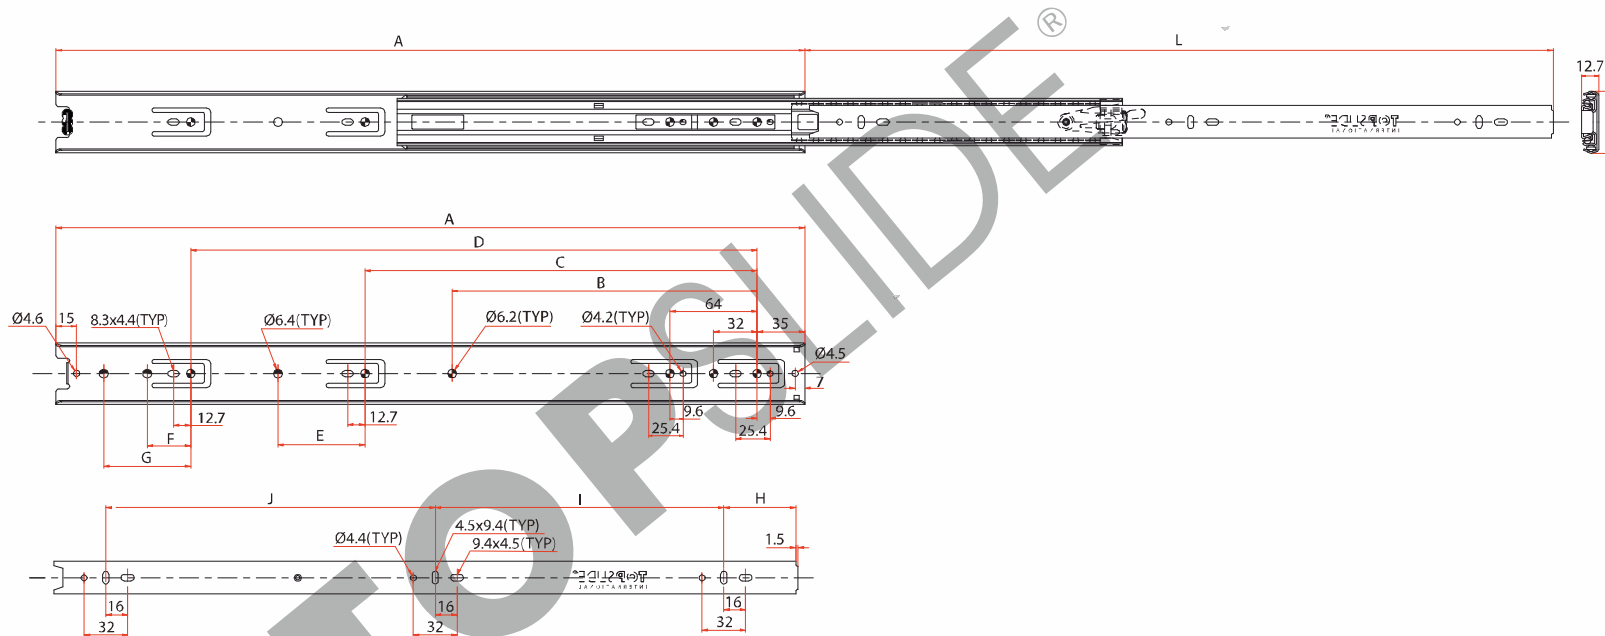

757 ST Full Extension Slide

Medium duty slide

Applications:

- o Office furniture
- o Cabinets/closets
- o Kitchen accessories
- o Automotive
- o Medical Furniture

Features:

- o Up to 45kg load rating
- o Full extension
- o Positive stop
- o Detent-in
- o Side mounted
- o Non handed
- o 32mm system hole pattern
- o Zinc, Black finish

Options:

- o Available with bayonet tabs
- o 38mm over travel
- o Self closing feature
- o Sizes: 300mm - 700mm

Length	A	L	B	C	D	E	F	G	H	I	J	Kg
10"	250	250		160		32			43	163		25
12"	300	300		208		16			53	203		30
14"	350	350	224	256					53	112	142	35
16"	400	400	224	288		32			53	132	171	45
18"	450	450	224	288	352				53	157	196	45
20"	500	500	224	288	416	64			53	182	221	45
22"	550	550	224	288	416	64	32	64	53	212	242	45
24"	600	600	224	320	480	32			53	222	281	40
28"	700	700	224	352	576	128			53	272	331	40

**Model No. 757 ST
Full Extension Slide**

Ver.5.17-11-2020

© TOPSLIDE International

Top Slide reserve the right to amend specifications without notice.