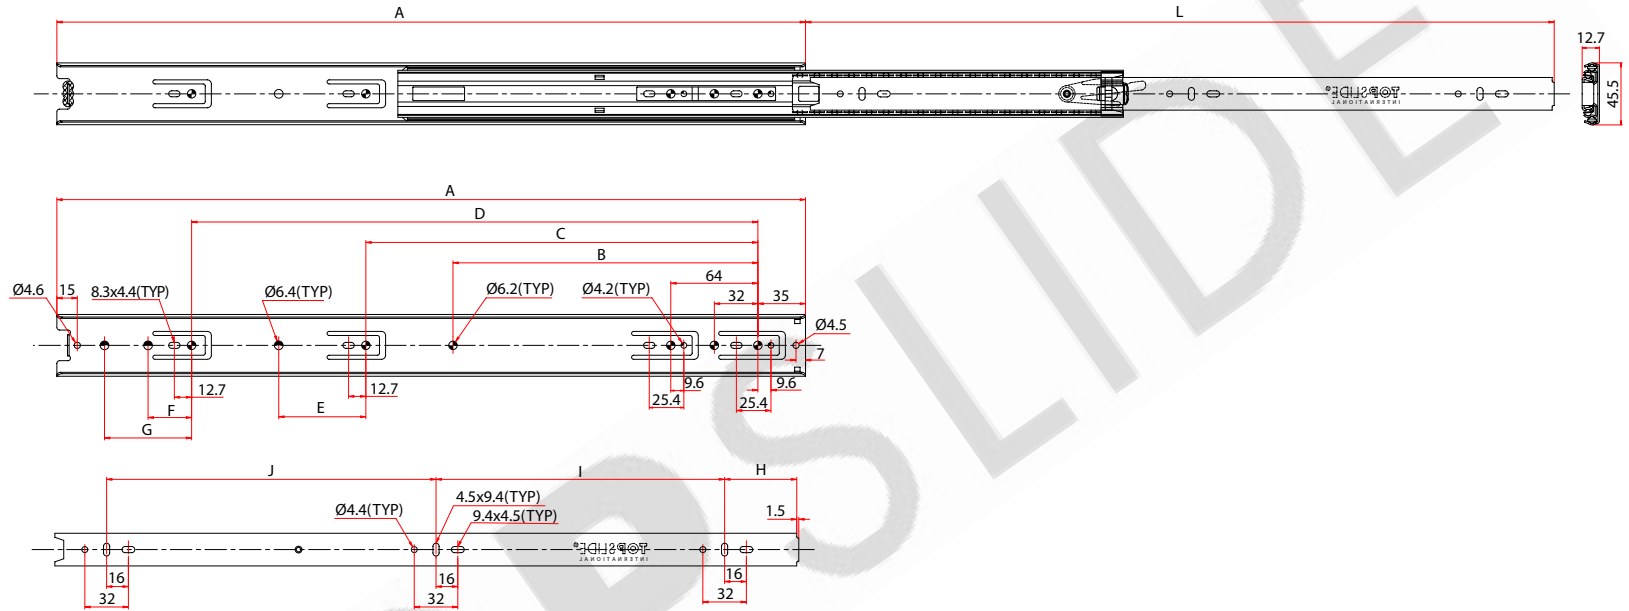

757 ST Full Extension Slide

Medium duty slide

Applications:

- Office furniture
- Cabinets/closets
- Kitchen accessories
- Automotive
- Medical Furniture

Features:

- 100 lb./ 45kg load rating
- Full extension
- Positive stop
- Detent-in
- Side mounted
- Non handed
- 32mm system hole pattern
- Zinc, Black finish

Options:

- Available with bayonet tabs
- 38mm over travel
- Self closing feature
- Sizes: 300mm - 700mm

Length	A	L	B	C	D	E	F	G	H	I	J
10"	250	250		160		32			43	163	
12"	300	300		208		16			53	203	
14"	350	350	224	256					53	112	142
16"	400	400	224	288		32			53	132	171
18"	450	450	224	288	352				53	157	196
20"	500	500	224	288	416	64			53	182	221
22"	550	550	224	288	416	64	32	64	53	212	242
24"	600	600	224	320	480	32			53	222	281

**Model No. 757 ST
Full Extension Slide**