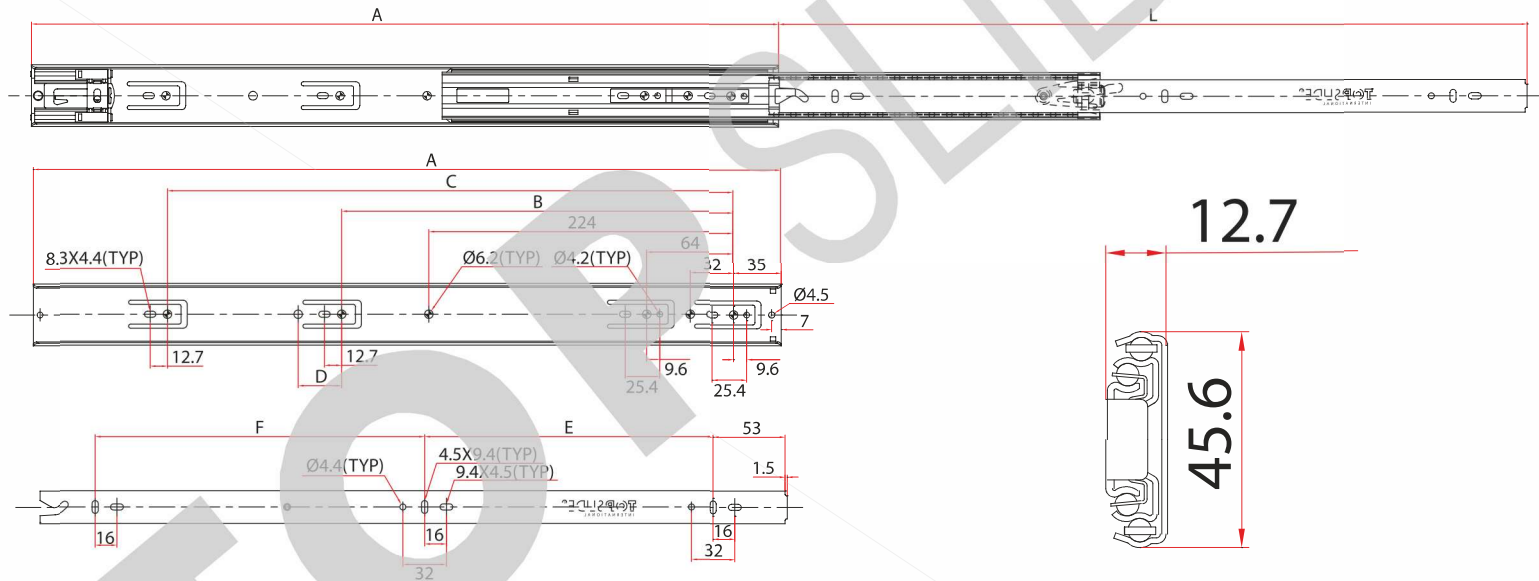

757 ST.SC
Full extension slide
Medium Duty Slide

Applications:

- o Office furniture
- o Cabinets/closets
- o Kitchen accessories
- o Automotive
- o Medical Furniture

Features:

- o Up to 45 kg load rating
- o Full extension
- o Self closing
- o Positive stop
- o Detent-in
- o Side mounted
- o Non handed
- o 32mm system hole pattern
- o Zinc, Black finish

Options:

- o Available with bayonet tabs
- o Sizes: 350mm - 700mm

Length	A	L	B	C	D	E	F	Kg
14"	350	385						25
16"	400	400	256		32	132	171	30
18"	450	450	288			157	196	40
20"	500	500	288	352		182	221	45
22"	550	550	288	416	64	212	242	45
24"	600	600						40
28"	700	700						40

Model No. 757 ST.SC
Full Extension Slide

VER.3. 29-01-2020

© TOPSLIDE International

Top Slide reserve the right to amend specifications without notice.