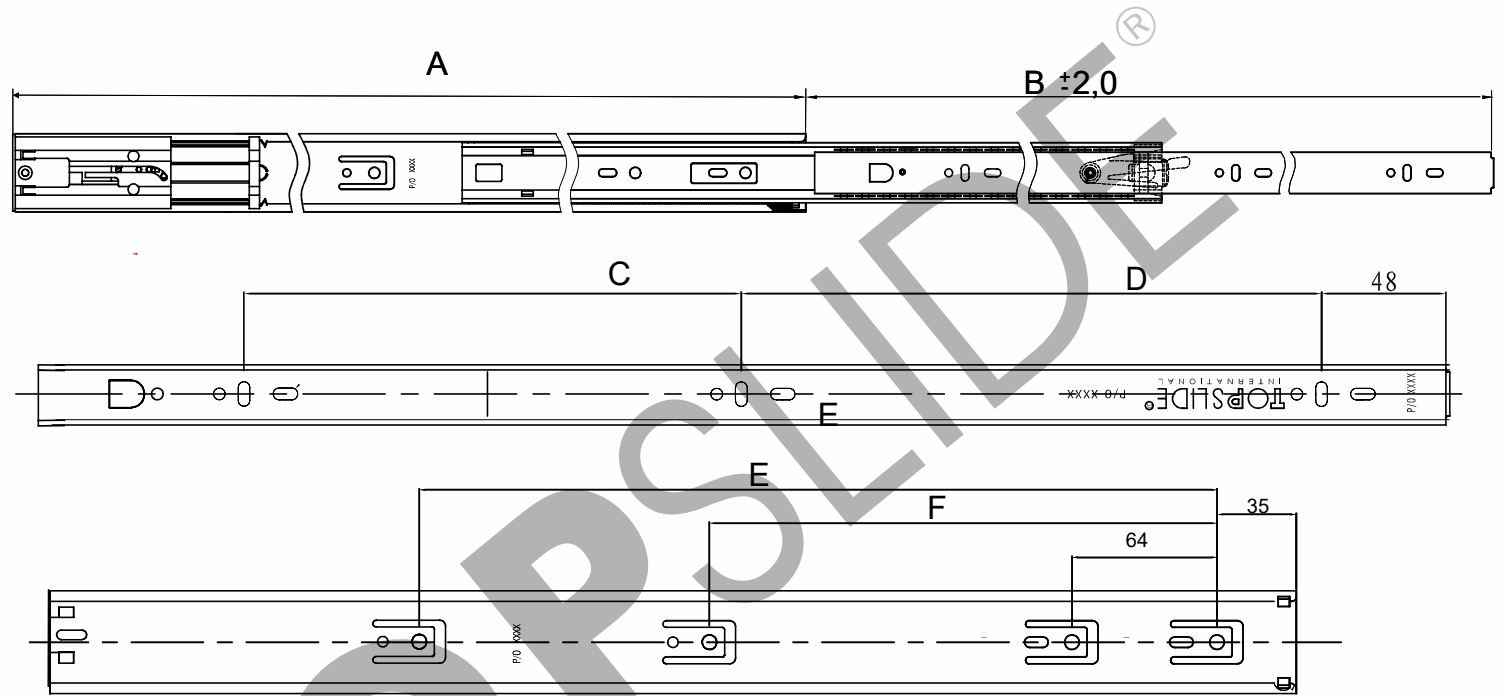

CC 20
Full Extension Slide
with Push-Open

Medium duty slide

Applications:

- Office furniture
- Cabinets/closets
- Kitchen accessories
- Automotive
- Medical Furniture

Features:

- Up to 32kg load rating
- Push-Open
- Positive stop
- Full extension
- Side mounted
- Non handed
- 32mm system hole pattern
- Zinc, Zinz finish

Options:

- Available with bayonet tabs
- 38mm over travel
- Self closing feature
- Sizes: 350mm - 550mm

	A	B	C	D	E	F	Kg
550	550	550	224	192	352	224	32
500	500	500	192	160	288	160	32
450	450	450	160	160	256	160	32
400	400	400	160	96		192	25
350	350	350	96	128		160	20

Model No. CC20
Full Extension Slide
with Push-Open

Ver.3. 23.11.2020

© TOPSLIDE International

Top Slide reserve the right to amend specifications without notice.