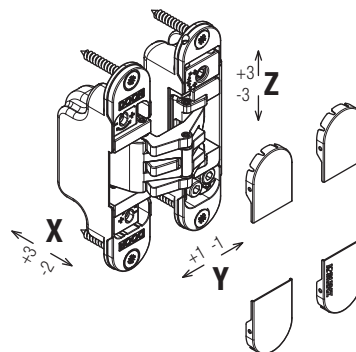

Hinge centered on the door panel thickness adjustable with 5 fulcrum adjustable on 3 axes - *Gecentreerde scharnier met 5 regelbare steunpunten op 3 assen*

Realizzazione
Version

ZAMA

Finitura
Finishing

min. 35 mm
max 45 mm

Regolazioni
Adjustments

60 kg
(3: cerniere - hinges)

COVER

180°

- K 2700 CS DXSX
- K 2700 NS DXSX
- K 2700 OR DXSX

- K 27 COVER CS
- K 27 COVER NS
- K 27 COVER OR

- Ricambi
- Repuestos
- Echanges
- Ersatzteile
- Spare parts
- Reserveonderdelen