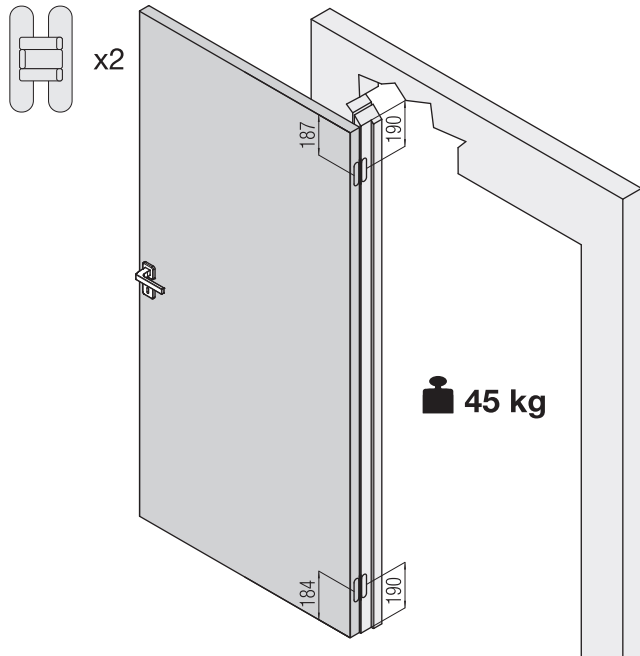

[https://www.kronakoblenz.com/en/koblenz/hinges\\_24689/kubica-k6200\\_24685](https://www.kronakoblenz.com/en/koblenz/hinges_24689/kubica-k6200_24685)

Specific warnings:

- Double the upper hinge whether a door closer is used;
- Double the bottom hinge whether a door stop or drop down seal is used;
- Place a central hinge whether the door leaf is higher than 2100mm.