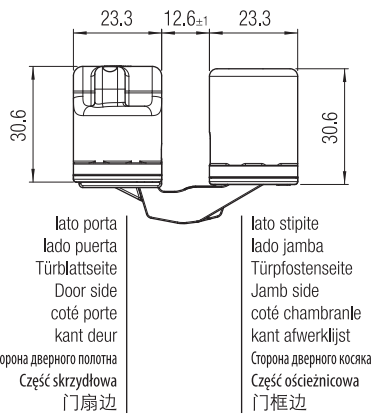

Istruzioni di Montaggio - Instrucciones de montaje - Montageanleitung - Assembling Instructions
Instructions de Montage - Montagehandleiding - Инструкция по монтажу - Instrukcja montażu - 安装说明书

CE	Krona Koblenz SpA Via Romero, 1 47853 Coriano	18								
	0757	ETA-17/0575 DoP/DoP-Nr. 0041A/CPR2018-02-01	2	7	2	1	1	4	0	7
0757-CPR-229EAD-000283-02		HINGES DO NOT CONTAIN HARMFUL SUBSTANCES		KUBICA K6200						

<https://www.kronakoblenz.com/en/koblenz/hinges_24689/kubica-k6200_24685>