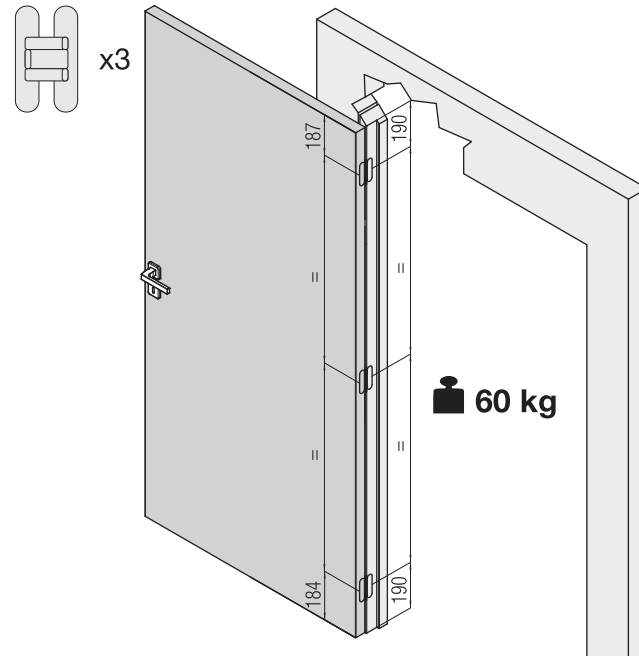

[https://www.kronakoblenz.com/en/koblenz/hinges\\_24689/kubica-k6200\\_24685](https://www.kronakoblenz.com/en/koblenz/hinges_24689/kubica-k6200_24685)

Specific warnings:

- Double the upper hinge whether a door closer is used;
- Double the bottom hinge whether a door stop or drop down seal is used;
- Place a central hinge whether the door leaf is higher than 2100mm.