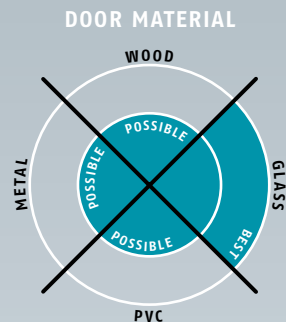

# Planet KG-S narrow

→ 11,5 x 38 mm | ↓ 16mm | ≤ 48 dB

## Main features

- Seal height up to ↓ 16 mm
- Acoustic insulation up to ≤ 48 dB in case of an optimal sealing
- Planet KG-S narrow laterally pasted with UV cement or double adhesive tape
- Unilateral and soundless release, silent seal
- Due to parallel drop-down no trailing on the floor
- Automatic compensation at inclined floors
- High-grade silicone lip, simple lift height adjustment
- Can be shortened up to the next shorter length on stock
- 7 years warranty

## Versions / options

- Planet KG-S narrow → RD ≤ 48 dB, smoke-shielding
- Planet KG-S narrow → FH+RD ≤ 48 dB, fire-retardant + smoke-shielding
- Option bevel lip ≤ 44 dB, up to ↓ 20 mm, for uneven floors
- Special versions on request