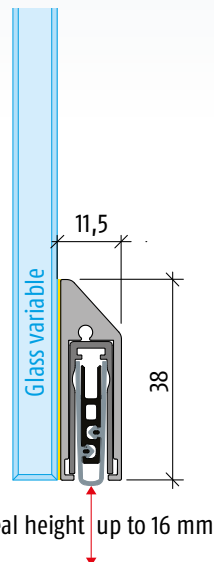

# Planet KG-S narrow

→ 11,5 x 38 mm | ↓ 16mm | ≤ 48 dB

## Technical specifications

Profile material	aluminum, → 11,5x38 mm, silver anodised EV1 or stainless steel satin anodised
Seal profile	high-grade silicone or high-grade self-extinguishing silicone
Seal height	up to ↓ 16 mm
Sound absorption value	up to ≤ 48 dB at 7 mm space to the floor; up to ≤ 47 dB at 14 mm space to the floor
Lift height adjustment	on the release knob with an Allen key 3 mm
Lengths in stock	459, 584, 709, 834, 959, 1084, 1209, 1334, 1459 mm
Special lengths	on request up to 6000 mm, sliding doors up to 1600 mm
Release	unilaterally on hinge side
Can be shortened	up to the maximum of 125 mm
Fastening	to be pasted
Frame protector plate	stainless, hammer fixed, 20 x 20 mm
Test approvals	on request