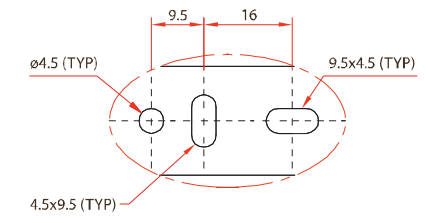

**CC22 New Version**  
**Controlled Comfort**

Medium Duty Slide

**Applications:**

- Office furniture
- Cabinets/closets
- Kitchen accessories
- Medical furniture

**Features:**

- Up to 32kg load rating
- Full extension
- Controlled soft closing
- Positive stop
- Trigger disconnect
- Side mounted
- Non handed
- 32mm system hole pattern
- Zinc plated

**Options:**

- Sizes:  
14"(350mm) - 22"(550mm)

Lenght	A	B	C	D	E	F	G	H	I	J	Kg
14"	350	350		206	347	160	96	273,5			20
16"	400	400		256	397	160	128	289,5			25
18"	450	450	306	160	447	192	160	320,5		295	32
20"	500	500	320	160	497	224	192	344,5			32
22"	550	550	384	224	547	256	192	370,5	422,5		32