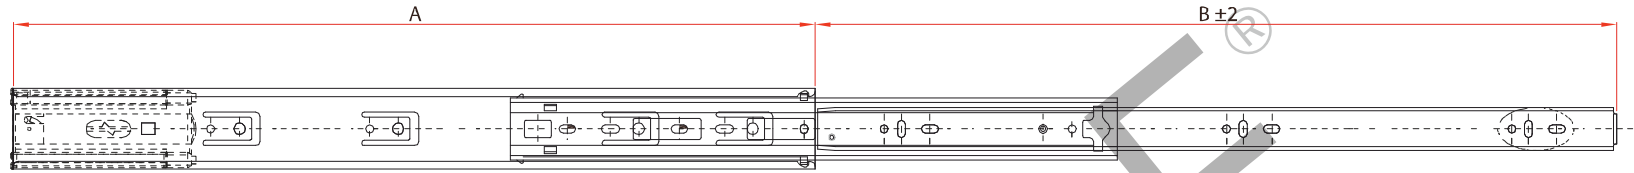

**CC22 New Version**  
**Controlled Comfort**

Medium Duty Slide

**Applications:**

- Office furniture
- Cabinets/closets
- Kitchen accessories
- Medical furniture

**Features:**

- Up to 32kg load rating
- Full extension
- Controlled soft closing
- Positive stop
- Trigger disconnect
- Side mounted
- Non handed
- 32mm system hole pattern
- Zinc plated

**Options:**

- Sizes:  
14"(350mm) - 22"(550mm)

Lenght	A	B	C	D	E	F	G	H	I	J	Kg
14"	350	350		206	347	160	96	273,5			20
16"	400	400		256	397	160	128	289,5			25
18"	450	450	306	160	447	192	160	320,5		295	32
20"	500	500	320	160	497	224	192	344,5			32
22"	550	550	384	224	547	256	192	370,5	422,5		32