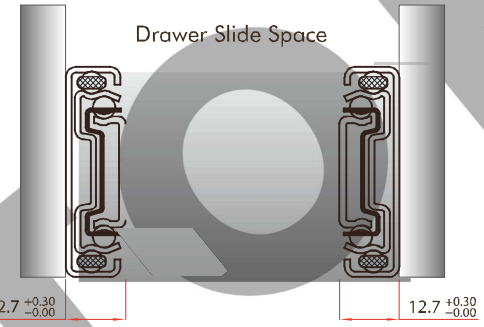

**CC22 New Version**  
**Controlled Comfort**

Medium Duty Slide

**Applications:**

- Office furniture
- Cabinets/closets
- Kitchen accessories
- Medical furniture

**Features:**

- Up to 32kg load rating
- Full extension
- Controlled soft closing
- Positive stop
- Trigger disconnect
- Side mounted
- Non handed
- 32mm system hole pattern
- Zinc plated

**Options:**

- Sizes:  
14"(350mm) - 22"(550mm)

Lenght	A	B	C	D	E	F	G	H	I	J	Kg
14"	350	350		206	347	160	96	273,5			20
16"	400	400		256	397	160	128	289,5			25
18"	450	450	306	160	447	192	160	320,5		295	32
20"	500	500	320	160	497	224	192	344,5			32
22"	550	550	384	224	547	256	192	370,5	422,5		32