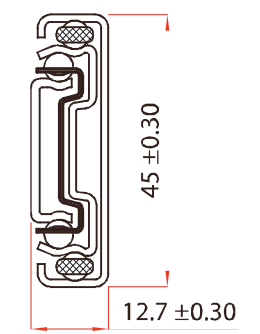

**CC22 New Version**  
**Controlled Comfort**

Medium Duty Slide

**Applications:**

- Office furniture
- Cabinets/closets
- Kitchen accessories
- Medical furniture

**Features:**

- Up to 32kg load rating
- Full extension
- Controlled soft closing
- Positive stop
- Trigger disconnect
- Side mounted
- Non handed
- 32mm system hole pattern
- Zinc plated

**Options:**

- Sizes:  
14"(350mm) - 22"(550mm)

Lenght	A	B	C	D	E	F	G	H	I	J	Kg
14"	350	350		206	347	160	96	273,5			20
16"	400	400		256	397	160	128	289,5			25
18"	450	450	306	160	447	192	160	320,5		295	32
20"	500	500	320	160	497	224	192	344,5			32
22"	550	550	384	224	547	256	192	370,5	422,5		32