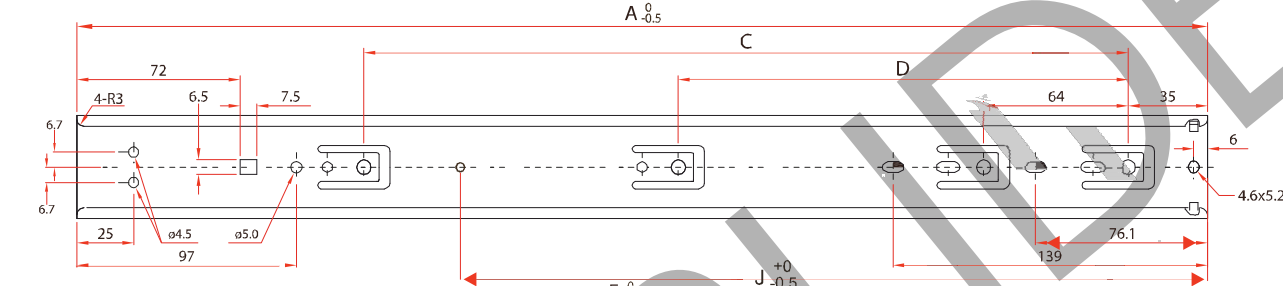

**CC22 New Version**  
**Controlled Comfort**

Medium Duty Slide

**Applications:**

- Office furniture
- Cabinets/closets
- Kitchen accessories
- Medical furniture

**Features:**

- Up to 32kg load rating
- Full extension
- Controlled soft closing
- Positive stop
- Trigger disconnect
- Side mounted
- Non handed
- 32mm system hole pattern
- Zinc plated

**Options:**

- Sizes:  
14"(350mm) - 22"(550mm)

Lenght	A	B	C	D	E	F	G	H	I	J	Kg
14"	350	350		206	347	160	96	273,5			20
16"	400	400		256	397	160	128	289,5			25
18"	450	450	306	160	447	192	160	320,5		295	32
20"	500	500	320	160	497	224	192	344,5			32
22"	550	550	384	224	547	256	192	370,5	422,5		32