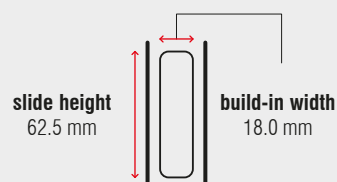

### Specifications

-  bottom mount
-  18 mm
-  dynamic up to 68 kg (full extension)  
dynamic up to 53 kg (over extension)
-  solid synthetic rollers
-  stainless steel 1.4509 / 441
-  -25 °C to +80 °C

### Characteristics

- high lateral stability
- cabinet and drawer profile with screw holes
- ideal running characteristic and smoothness of running through integrated progressive action
- integrated safety clip
- dual-sided captive profile
- synthetic stop
- self-closing

### Dimensions

Length	Extension		Weight	Item No.	
	full extension	over extension		full extension	over extension
mm	mm	mm	kg		
350	335	410	*	*	*
400	385	460	1.95	▶ 7941	*
450	435	510	2.21	▶ 7942	*
500	485	560	2.46	▶ 7943	*
550	535	610	2.72	▶ 7944	▶ 81413
600	585	660	2.94	▶ 7945	*
650	635	710	3.17	▶ 7946	*
700	685	760	3.41	▶ 7947	*
750	735	810	*	*	*