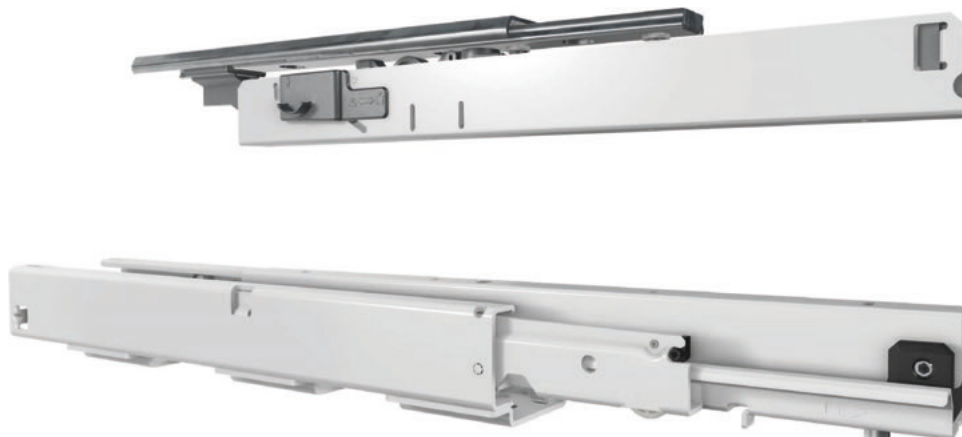

FR 775A ECD

Full Extension Progressive Action Vertical Pantry Pull-Out Slide System with Top Guide – up to 75 kg

Specifications

-  floor mount
-  min. 88.5 mm
-  dynamic up to 75 kg
-  solid synthetic rollers
-  steel, powder coated

Characteristics

- quick and easy installation through patented slide-on system
- integrated lateral and height adjustment
- recommended maximal cabinet height: 1.500 mm
- recommended maximum cabinet width: 400 mm

Dimensions

Length	Extension	Weight	Item No.
		per set	pure white
mm	mm	kg	
400	385	5.67	▶ 4221
450	435	6.19	▶ 4222
500	485	6.89	▶ 4223
550	535	7.41	▶ 4224
600	585	8.12	▶ 4225
650	635	8.64	▶ 4226
700	685	9.16	▶ 4227
750	735	9.68	▶ 4228