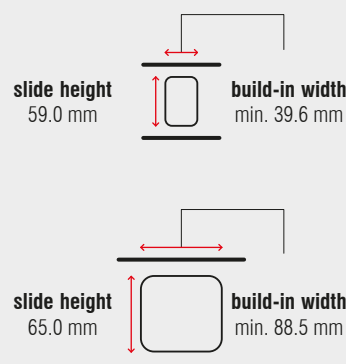

FR 775A ECD

Full Extension Progressive Action Vertical Pantry Pull-Out Slide System with Top Guide – up to 75 kg

Specifications

-  floor mount
-  min. 88.5 mm
-  dynamic up to 75 kg
-  solid synthetic rollers
-  steel, powder coated

Characteristics

- quick and easy installation through patented slide-on system
- integrated lateral and height adjustment
- recommended maximal cabinet height: 1.500 mm
- recommended maximum cabinet width: 400 mm

Dimensions

Length	Extension	Weight	Item No.
		per set	pure white
mm	mm	kg	
400	385	5.67	▶ 4221
450	435	6.19	▶ 4222
500	485	6.89	▶ 4223
550	535	7.41	▶ 4224
600	585	8.12	▶ 4225
650	635	8.64	▶ 4226
700	685	9.16	▶ 4227
750	735	9.68	▶ 4228