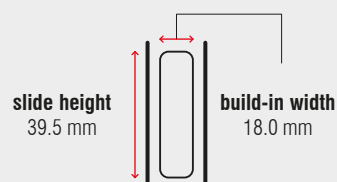

FR 1052 SCC | Regular Extension Drawer Slide with Lateral Stability

Specifications

-  side mount
-  18 mm
-  dynamic up to 50 kg
-  synthetic silent rollers
-  stainless steel 1.4509 / 441
-  -25 °C to +80 °C

Characteristics

- single-sided captive profile (right)
- rear backstop
- self-closing
- compatible with full extension drawer slide FR 790 SCC and FR 785 SCC

Dimensions

Length	Extension	Weight	Item No.
		per set	
mm	mm	kg	
400	294	0.95	▶ 1601
450	344	1.07	▶ 1602
500	394	1.18	▶ 1603
550	424	1.30	▶ 1604
600	474	1.42	▶ 1605
650	524	1.52	▶ 1606
700	574	*	*
750	624	*	*