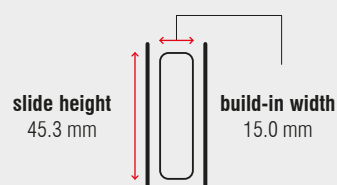

FR 2071 | Regular Extension Drawer Slide with Lateral Stability

Specifications

-  bottom mount
-  15 mm
-  dynamic up to 70 kg
-  synthetic silent rollers
-  steel, powder coated

Characteristics

- cabinet profile with synthetic stop
- out stop detent
- single-sided captive profile (right)
- self-closing

Dimensions

Length	Extension	Weight	Item No.
		per set	pure white
mm	mm	kg	
300	212	0.86	▶ 1349
350	262	1.09	▶ 1350
400	302	1.13	▶ 1351
450	352	1.27	▶ 1352
500	402	1.41	▶ 1353
550	432	1.54	▶ 1354
600	482	1.69	▶ 1355
650	532	1.83	▶ 1356
700	582	1.97	▶ 1357
750	612	2.10	▶ 1358
800	662	2.25	▶ 1359
850	712	2.41	▶ 1360
900	742	2.52	▶ 1361
950	792	2.61	▶ 1362
1,000	842	2.81	▶ 1363