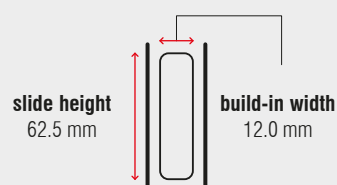

## Specifications

-  bottom mount
-  12 mm
-  dynamic up to 50 kg
-  solid synthetic rollers, synthetic silent rollers
-  steel, powder coated

## Characteristics

- lateral stability
- absorbing soft stop and lift out prevention clip installed
- easy mounting and removal of middle profile
- with standard over extension
- dual-sided captive profile
- self-closing
- compatible with regular extension drawer slide FR 2021 and pitch of 32 mm

## Dimensions

Length	Extension	Weight	Item No.
		per set	pure white
mm	mm	kg	
200	200	0.70	▶ 1200
250	250	0.87	▶ 1201
300	320	1.03	▶ 1202
350	370	1.21	▶ 1203
400	420	1.37	▶ 1204
450	470	1.55	▶ 1205
500	550	1.74	▶ 1206
550	570	1.93	▶ 1207
600	620	2.11	▶ 1208
650	670	2.48	▶ 1260
700	750	2.60	▶ 1261
750	770	2.86	▶ 1262
800	820	3.06	▶ 1263