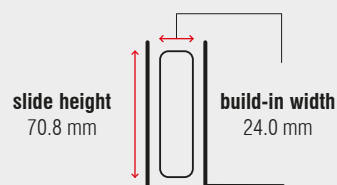

Specifications

- bottom mount
- 24 mm
- dynamic up to 120 kg (full extension)
- dynamic up to 105 kg (over extension)
- dynamic up to 90 kg (heat-resistant)
- solid synthetic rollers
- stainless steel 1.4509 / 441
- 25 °C to +80 °C

Characteristics

- high lateral stability
- cabinet profile with screw holes and drawer profile without holes
- ideal running characteristic and smoothness of running through integrated progressive action
- integrated safety clip
- dual-sided captive profile
- self-closing
- available as heat-resistant version up to +110 °C – load capacity for full extension 90 kg

Dimensions

Length	Extension		Weight	Item No.	Item No.	Item No.
	full extension	over extension				
mm	mm	mm	kg			
400	385	460	3.51	▶ 7130	▶ 7140	*
450	435	510	4.00	▶ 7131	*	*
500	485	560	4.44	▶ 7132	▶ 7142	*
550	535	610	4.86	▶ 7133	▶ 7143	*
600	585	660	5.28	▶ 7134	▶ 7144	*
650	635	710	5.77	▶ 7135	▶ 7145	*
700	685	760	6.37	▶ 7136	*	▶ 82561
750	735	810	7.00	▶ 7137	*	*

Packing Unit – Sets per Box: from 400 to 600 mm: 4 | from 650 to 750 mm: 2

▶ in stock | * on request