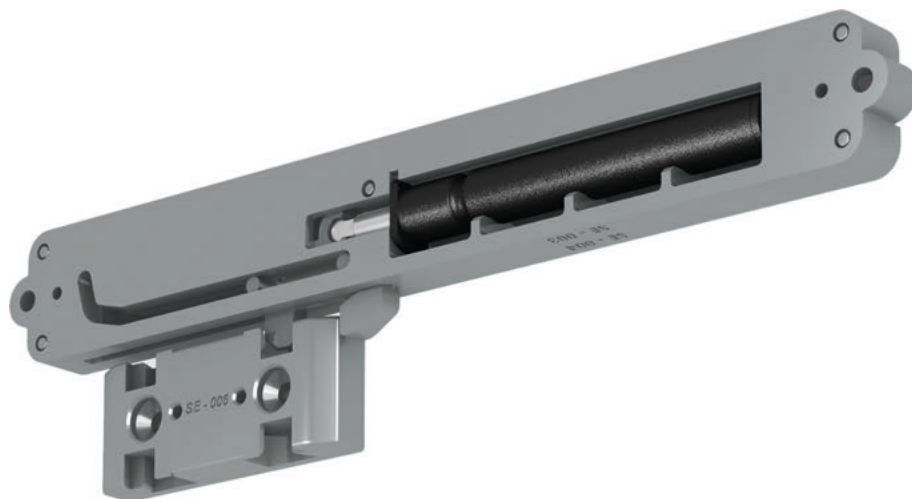

FR 8003 ECD | Easy Close Device for Regular Extension Drawer Slides

Specifications

-  side mount
-  12 mm
-  dynamic up to 70 kg
-  synthetic material, steel
-  +5 °C to +40 °C

Characteristics

- can be used in combination with any drawer slide with a minimum of 12 mm side clearance
- drawer is softly pulled shut from approximately 30 mm

Delivery Set

- 2 pieces spring and damping cylinder
- 2 pieces latch
- 1 piece mounting instruction
- 1 piece mounting set

mounting diagram

Designation

FR 8003 ECD cold-resistant

Item No.

► 8003

Packing Unit – Set per Box: 1