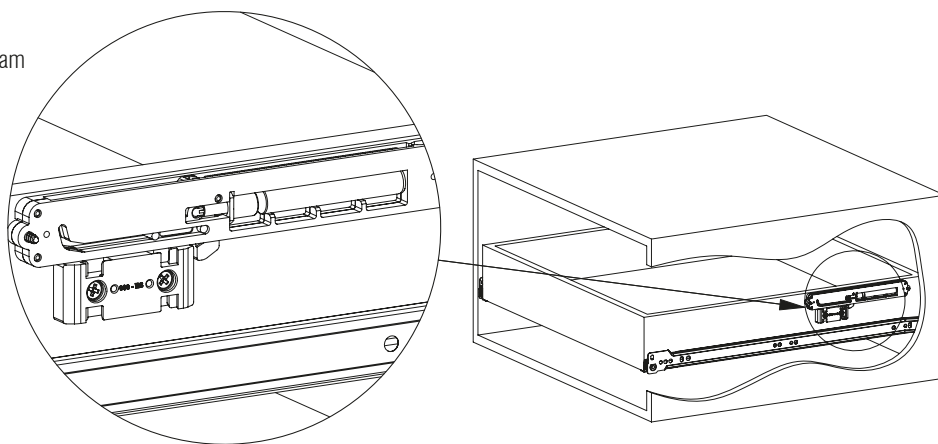

FR 8003 ECD | Easy Close Device for Regular Extension Drawer Slides

Specifications

-  side mount
-  12 mm
-  dynamic up to 70 kg
-  synthetic material, steel
-  +5 °C to +40 °C

Characteristics

- can be used in combination with any drawer slide with a minimum of 12 mm side clearance
- drawer is softly pulled shut from approximately 30 mm

Delivery Set

- 2 pieces spring and damping cylinder
- 2 pieces latch
- 1 piece mounting instruction
- 1 piece mounting set

mounting diagram

Designation

FR 8003 ECD cold-resistant

Item No.

► 8003

Packing Unit – Set per Box: 1