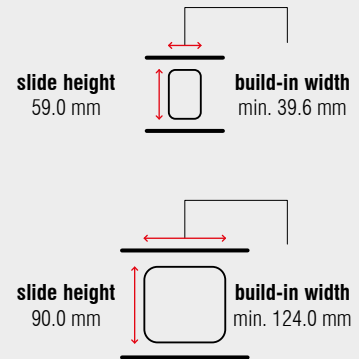

FR 777A

Full Extension Progressive Action Vertical Pantry Pull-Out Slide System with Top Guide – up to 200 kg

Specifications

-  floor mount
-  min. 124 mm
min. 158 mm (ECD)
-  dynamic up to 200 kg
-  solid synthetic rollers,
synthetic encased steel ball bearings
-  steel, powder coated

Characteristics

- no deflection in fully extended position
- quick and easy installation through patented slide-on system
- integrated lateral and height adjustment
- Easy Close Device FR 777A ECD can be ordered optionally; Item No. 7719
- recommended maximal cabinet height: 2,500 mm
- recommended maximum cabinet width: 600 mm

Dimensions

Length	Extension	Weight	Item No.
		per set	pure white
mm	mm	kg	
400	384	10.39	▶ 7700
450	434	11.53	▶ 7701
500	484	12.69	▶ 7702
550	534	13.81	▶ 7703
600	584	14.83	▶ 7704
650	634	15.81	▶ 7705
700	684	17.07	▶ 7706
750	734	18.09	▶ 7707
800	784	19.22	▶ 7708
850	834	20.03	▶ 7709
900	884	21.37	▶ 7710
950	934	22.39	▶ 7711
1,000	984	23.41	▶ 7712
1,100	1,084	24.86	▶ 7713