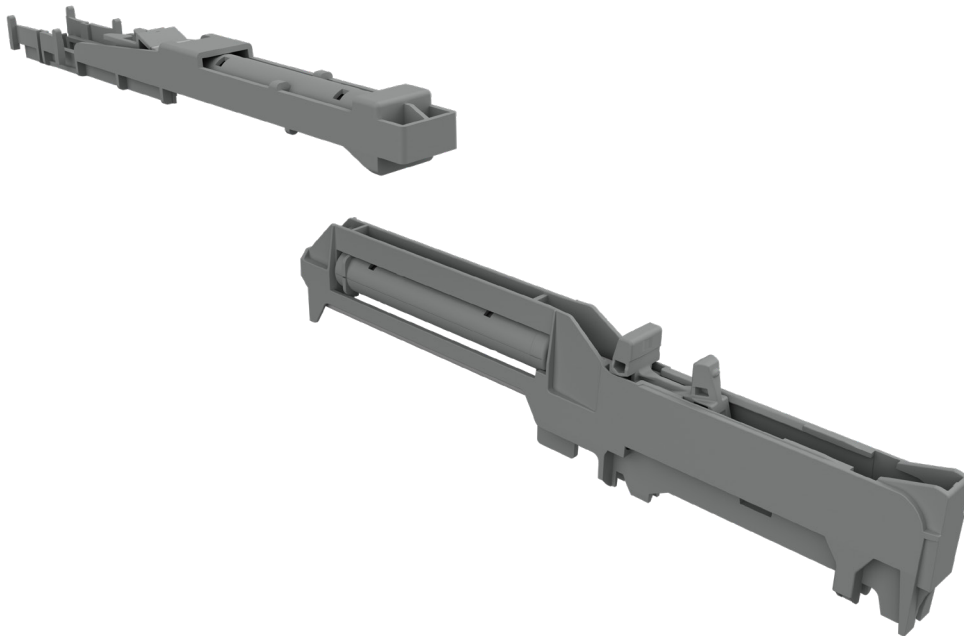

FR 771A ECD

Easy Close Device Retrofit-Kit
for Vertical Pantry Pull-Out Slide System FR 771A

Specifications

-  synthetic material, steel
-  +5 °C to +40 °C

Characteristics

- Simple assembly due to plug-in system – the vertical pantry pull-out slide system FR 771A is already prepared for the installation of the Easy Close Device retrofit-kit.
- reliable, silent self closing device
- The easy close / self-closing and slam-resistant function is not compromised by varying load conditions.

Delivery Set

- top slide:**
 - 1 x attachable damping system
- bottom slide:**
 - 1 x attachable damping system
 - assembly instruction

Designation

FR 771A ECD – Retrofit-kit for vertical pantry pull-out slide system FR 771A